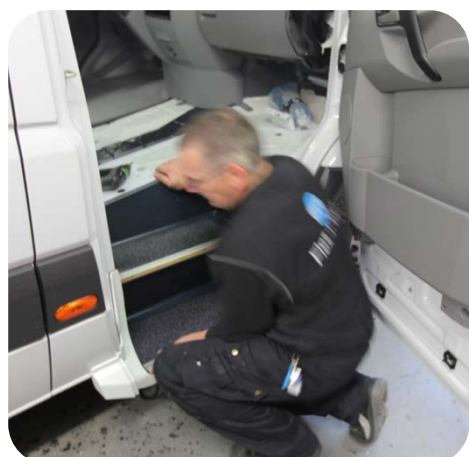

MINIBUS CONVERSION KITS

LOWERED ENTRY

Serving mobility

ENTRIES FOR MINIBUSES

LOWERED ENTRY

B-style has developed a lowered entry for minibuses. It offers the most optimum entry height for all passengers. The lowered entry is compatible with MB Sprinter and VW Crafter.

ENTRIES FOR MINIBUSES

LOWERED ENTRY

100% ready-to-install solution for your vehicle conversion.

Quick installation: complete entry step within less than 2 hours.

Light but strong, corrosion-free solution.

Always the most optimum entry height (25cm) for all passengers.

Always in operation. No technical defects possible.

Compatible with most MB Sprinter and VW Crafter electric door systems.